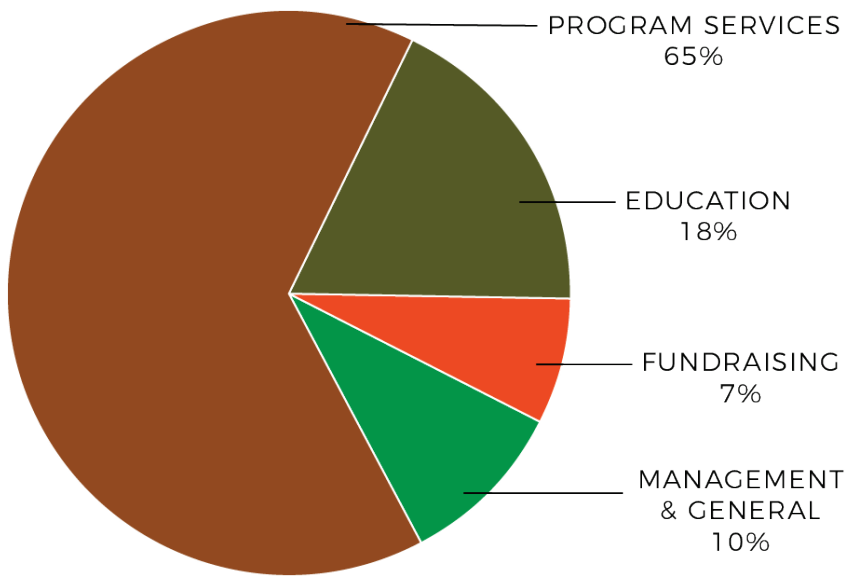

SUMMARY OF FINANCIAL ACTIVITY 2018

Public Support & Revenue	$817,735.00
Expenses & Losses	
Program Services	$183,307.00
Education	$50,757.00
Fundraising	$21,158.00
Management & General	$25,242.00
Total Operating Expenses	$280,464.00

BREAKDOWN OF OPERATING EXPENSES & LOSSES

*CAPITAL IMPROVEMENT EXPENSES FOR BARN AND FENCING CONSTRUCTION: $494,966.00